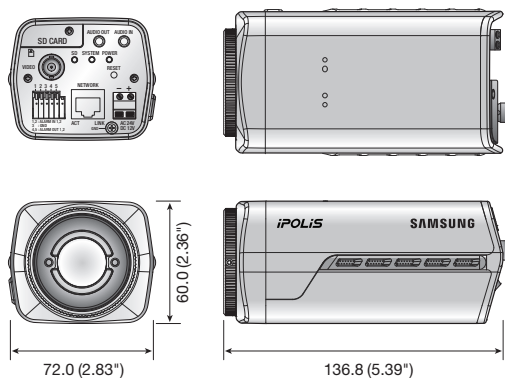

Dimensions

Unit : mm (inch)

Available Lenses / Accessories (Optional)

	SNB-3002N	SNB-3002P
VIDEO		
Imaging Device	1/3" Super HAD PS CCD	
Total Pixels	811(H) x 508(V)	795(H) x 596(V)
Effective Pixels	768(H) x 494(V)	752(H) x 582(V)
Scanning System	Progressive (If WDR on, Interlaced scan)	
Frequency	H : 15.734KHz / V : 59.94Hz	H : 15.625KHz / V : 50Hz
Horizontal Resolution	Color : 600TV lines	
Min. Illumination	Color : 0.4Lux (F1.2, 50IRE), 0.001Lux (Sens-up 512x) B/W : 0.04Lux (F1.2, 50IRE), 0.0001Lux (Sens-up 512x)	
S / N Ratio	52dB	
Video Output	CVBS : 1.0Vp-p / 75Ω composite	
LENS		
Lens Type	Manual / DC auto iris	
Mount Type	C / CS	
OPERATIONAL		
Camera Title	Off / On (Displayed up to 15 characters)	
Day & Night	Auto (ICR) / Color / B/W / External B/W	
Backlight Compensation	Off / BLC / WDR	
Wide Dynamic Range	52dB	54dB
Contrast Enhancement	SSDR (Samsung Super Dynamic Range) (Off / On)	
Digital Noise Reduction	Motion adaptive 2D+3D noise filter (Off / Low / Middle / High / User)	
Digital Image Stabilization	Off / On	
Motion Detection	Off / On (4 programmable zones)	
Privacy Masking	Off / On (12 polygonal programmable zones, 4 point polygonal method)	
Sens-up (Frame Integration)	Off / Auto (2x ~ 512x)	
Gain Control	AGC (Low / Middle / High)	
White Balance	ATW1 / ATW2 / AWC / 3200°K / 5600°K	
Electronic Shutter Speed	Off / Auto (1/60 ~ 1/10,000sec)	Off / Auto (1/50 ~ 1/10,000sec)
Flip / Mirror	Off / On	
Intelligent Video Analytics	Tampering, Motion detection	
Alarm I/O	Input 1ea / Output 1ea (Relay)	
Remote Control Interface	RS-485	
RS-485 Protocol	Samsung-T/E, Pelco-P/D, Sungjin	
NETWORK		
Ethernet	RJ-45 (10/100BASE-T)	
Video Compression Format	H.264, MPEG-4, MJPEG	
Resolution	704 x 480, 640 x 480, 352 x 240, 320 x 240	704 x 576, 640 x 480, 352 x 288, 320 x 240
Max. Framerate	30fps	25fps
Video Quality Adjustment	H.264, MPEG-4 : Compression level, Target bitrate level control MJPEG : Quality level control	
Bitrate Control Method	H.264, MPEG-4 : CBR or VBR, MJPEG : VBR	
Streaming Capability	Multiple streaming (Up to 10 profiles)	
Audio I/O	Mic / Line in, Line out	
Audio Compression Format	G.711 u-law	
Audio Communication	Bi-directional audio	
IP	IPv4, IPv6	
Protocol	TCP/IP, UDP/IP, RTP(UDP), RTP(TCP), RTSP, NTP, HTTP, HTTPS, SSL, DHCP, PPPoE FTP, SMTP, ICMP, IGMP, SNMPv1/v2c/v3(MIB-2), ARP, DNS, DDNS, QoS	
Security	HTTPS(SSL) login authentication, Digest login authentication IP address filtering, User access log, 802.1x authentication	
Streaming Method	Unicast / Multicast	
Max. User Access	10 users at unicast mode	
Memory Slot	SD/SDHC memory slot	
ONVIF Conformance	Yes (Profile S)	
Webpage Language	English, French, German, Spanish, Italian, Chinese, Korean, Russian, Japanese, Swedish, Danish, Portuguese, Turkish, Polish, Czech, Rumanian, Serbian, Dutch, Croatian, Hungarian, Greek, Norwegian, Finnish	
Web Viewer	Supported OS : Windows XP / VISTA / 7, MAC OS Supported Browser : Internet Explorer 7.0/8.0, Firefox, Google Chrome, Apple Safari	
Central Management Software	SmartViewer	
ENVIRONMENTAL		
Operating Temperature / Humidity	-10°C ~ +55°C (+14°F ~ +131°F) / 20% ~ 80% RH	
Storage Temperature / Humidity	-30°C ~ +60°C (-22°F ~ +140°F) / Less than 90% RH	
ELECTRICAL		
Input Voltage / Current	12V DC, 24V AC, PoE (IEEE802.3af)	
Power Consumption	Max. 6W	
MECHANICAL		
Color / Material	Silver / Metal	
Dimensions (WxHxD)	72.0 x 60.0 x 136.8mm (2.83" x 2.36" x 5.39")	
Weight	420g (0.93 lb)	